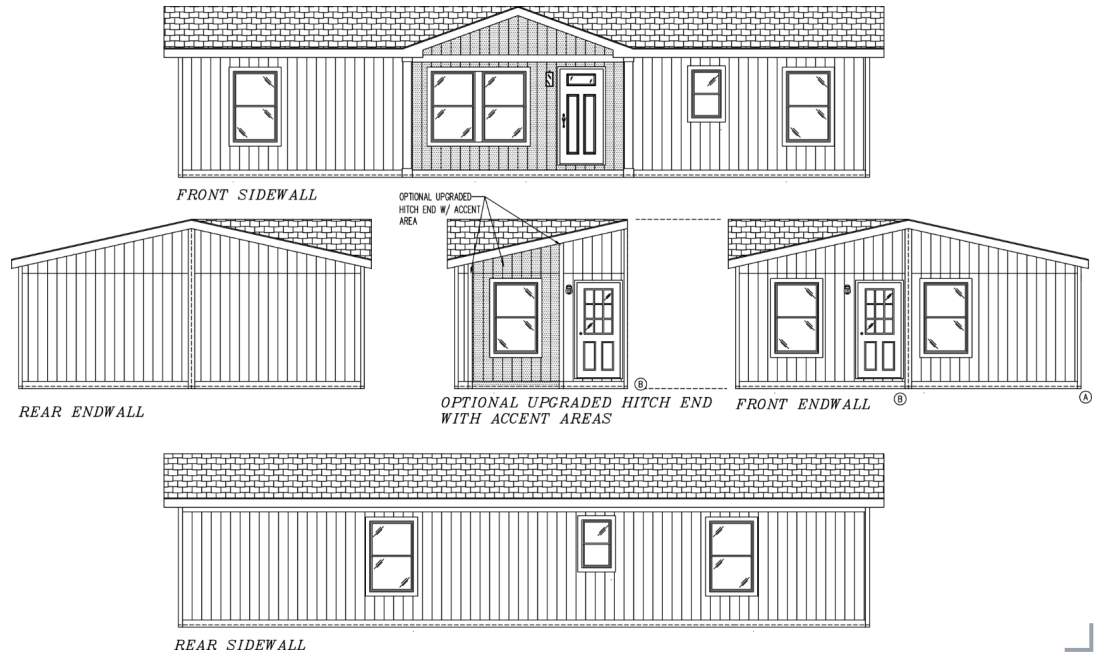

Heritage Home Center

(425) 353-5464

or **Request Firm Quote**

EMAIL US

01 FLOOR PLAN

1,152 SQ FT · 24' x 48'

02 FRONT ELEVATION

The Tempo Here Comes The Sun