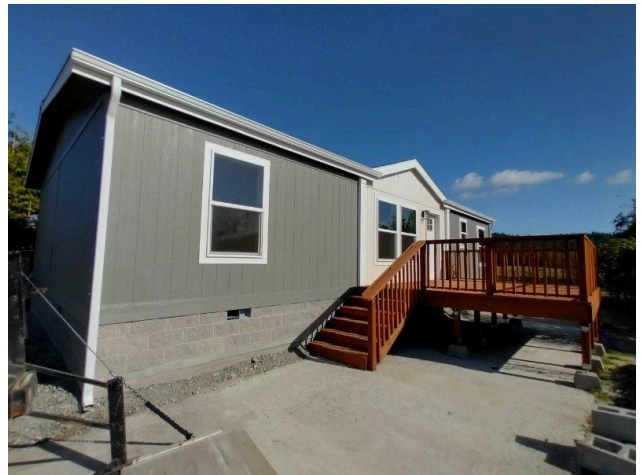

The Tempo Here Comes The Sun

3 Bedrooms | 2 Bathrooms | 1,152 sq ft

Photo Gallery

Photo 3

Photo 4

Heritage Home Center
Washington's Price and Volume Leader

(425) 353-5464

— CALL TO TOUR

[Request Firm Quote](#)

— EMAIL US

Features/specs subject to change.