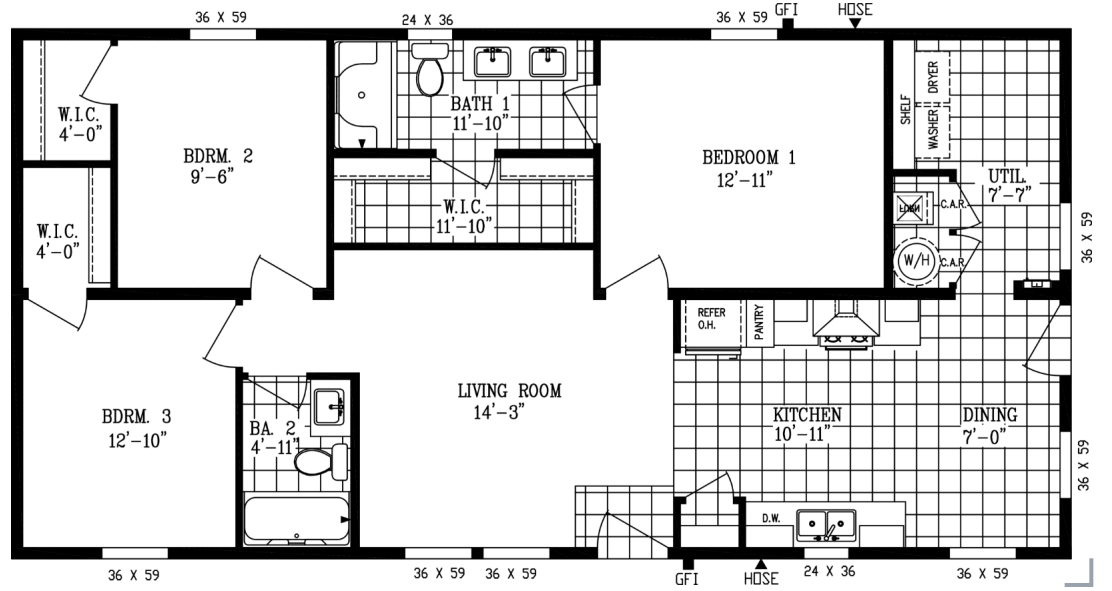

THE TEMPO SERIES

The Tempo

Here Comes The Sun

24' x 48'

DIMENSIONS

1,152 sf

LIVING SPACE

3

BEDROOMS

2

BATHROOMS

OVERVIEW

24' Wide makes an excellent ADU home that can fit in many spaces. Unique split bedroom still allows living areas on one side with end-wall entry. Perfect also for Park spaces.

Heritage Home Center

(425) 353-5464

or **Request Firm Quote**

EMAIL US

01 FLOOR PLAN

1,152 SQ FT · 24' x 48'

02 FRONT ELEVATION

The Tempo Here Comes The Sun

3 Bedrooms | 2 Bathrooms | 1,152 sq ft

STANDARD FEATURES

- ✓ 8' Tall Ceilings
- ✓ LP SmartSide Panel Siding with 5/50 Year Warranty
- ✓ Weather Resistant House Wrap Under Siding
- ✓ Sherwin Williams Paint, both Interior and Exterior
- ✓ Tape and Texture Drywall with Square Corners
- ✓ 2" x 6" Exterior Walls Tempo
- ✓ Energy Star Rated Home
- ✓ Hardwood Cabinets with 42" Tall Overhead Cabinets
- ✓ 6" Recessed LED Lighting
- ✓ Ceiling Fan Ready in Living Room and Bedrooms
- ✓ Fiberglass Tubs and Showers
- ✓ Stainless Steel Appliances featuring 18 cu. ft. Top Freezer
- ✓ Pfister Faucets Throughout featuring Stainless Steel Pull Down in Kitchen Faucet
- ✓ 36" Stainless Steel European Range Hood Tempo
- ✓ Congoleum LUX Vinyl Flooring
- ✓ Shaw 25 ounce Stain Resistant Carpet
- ✓ Kwikset Door Hardware featuring Thumbblatch Front Door
- ✓ Architectural Shingles with Lifetime Warranty (Limited)
- ✓ Programmable ecoBee Smart Thermostat
- ✓ Carrier SmartComfort Electric Furnace